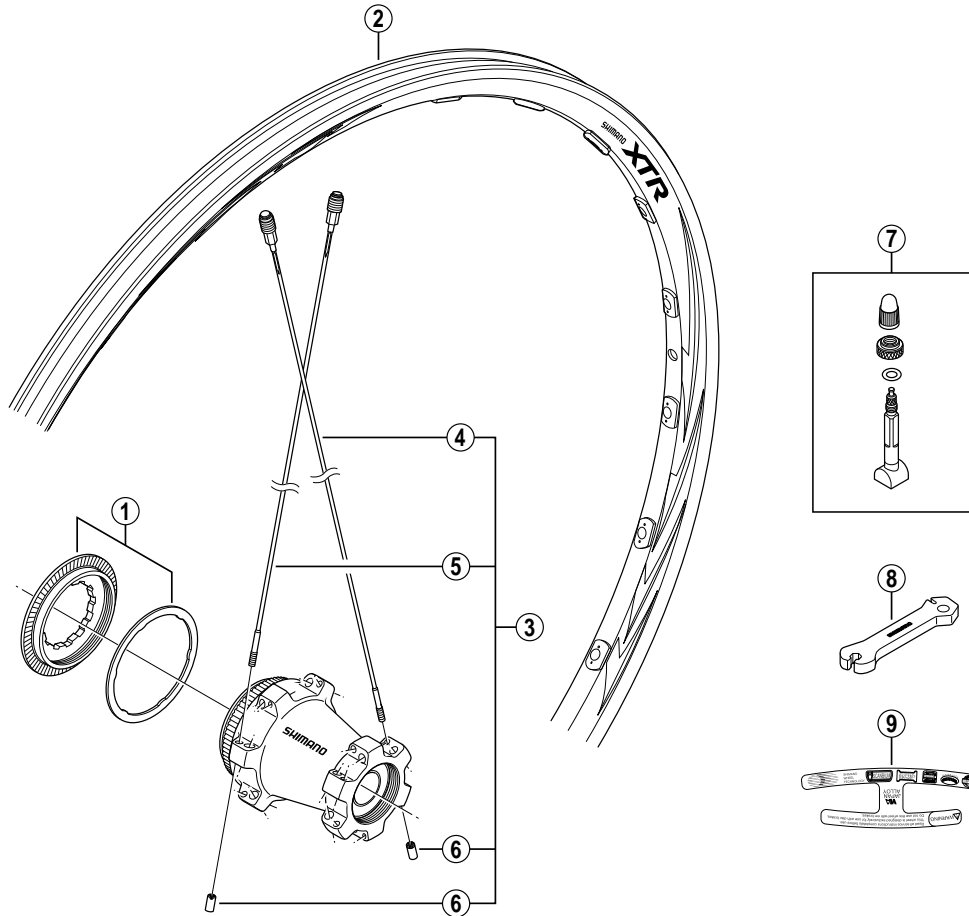

XTR Front Wheel WH-M975-Lefty

WH-M975
WH-M970

ITEM NO.	SHIMANO CODE NO.	DESCRIPTION	INTERCHANGEABILITY
1	Y-4E4 98010	Lock Ring & Washer	
2	I-WHRIM1BFDBD	Rim {24H / Black / Clincher (Tubuleless Type)}	A
3	I-WHSPOKE1FB1	Spoke Unit {Spoke (272 mm x 12 pcs. & 270 mm x 12 pcs.) / Spoke Plug (24 pcs.) / Washer (24 pcs.) / Hub Nut (24 pcs.)}	A
4	Y-4CK98010	Right Hand Spoke (272 mm) w/Plug & Washer	A
5	Y-4CK98020	Left Hand Spoke (270 mm) w/Plug & Washer	A
6	Y-4CK89000	Hub Nut	A A
7	Y-4CK98030	Valve Unit	A
8	Y-4CK19000	Spoke Plug Wrench	A A
9	Y-4E4 13000	Rim Sticker C	

A: Same parts.

B: Parts are usable, but differ in materials, appearance, finish, size, etc.

Absence of mark indicates non-interchangeability.

0708-2733

Specifications are subject to change without notice.