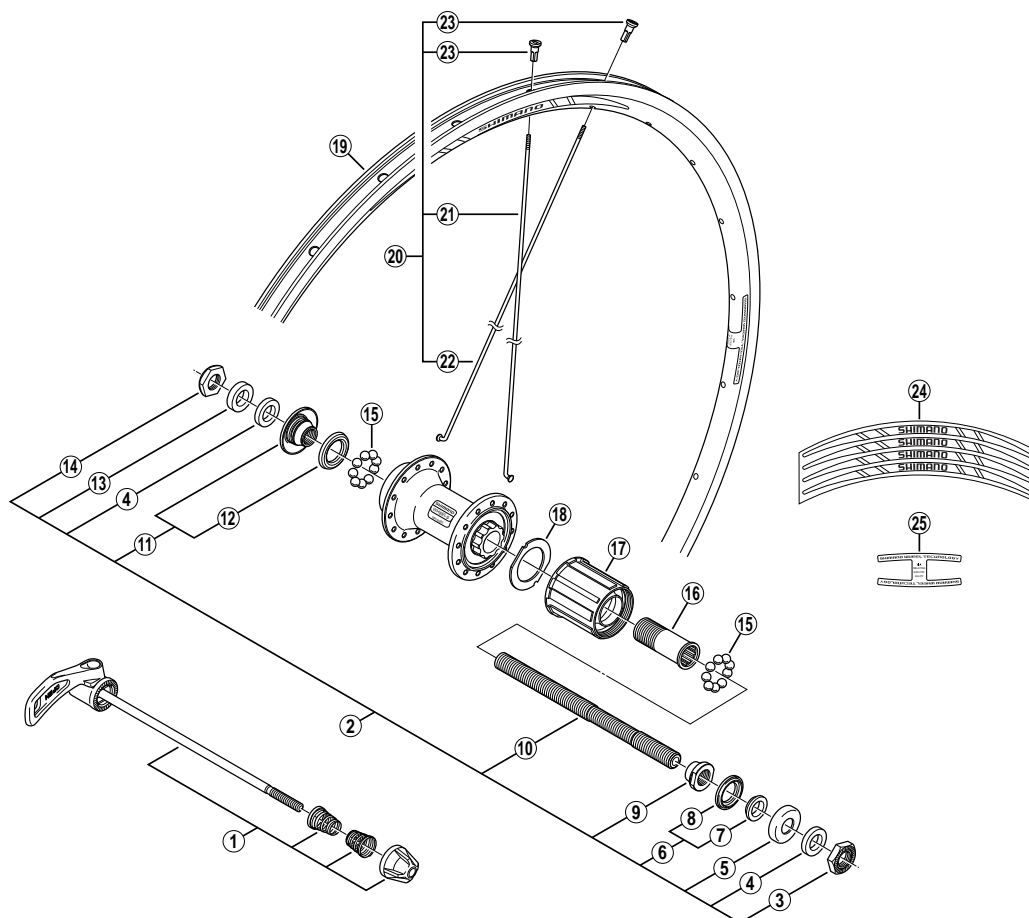

Rear Wheel (8/9-Speed)

WH-R500-R WH-R500-A-R

ITEM NO.	SHIMANO CODE NO.	DESCRIPTION
1	Y-4BG98050	Complete Quick Release 163 mm (6-13/32")
2	Y-4BG98060	Complete Hub Axle 141 mm (5-9/16")
3	Y-220 05011	Right Hand Serated Lock Nut 4.5 mm
4	Y-301 06800	Washer 3.2 mm
5	Y-3A0 05100	Right Hand Dust Cap
6	Y-32X 98020	Right Hand Axle Spacer & Seal Ring
7	Y-31V 03000	Right Hand Axle Spacer 3.7 mm
8	Y-214 06000	Right Hand Seal Ring
9	Y-3AE 03100	Right Hand Cone M10 x 9 mm
10	Y-30K 01100	Hub Axle 141 mm (5-9/16")
11	Y-4BE98060	Left Hand Cone (M10 x 16 mm) w/Dust Cover & Seal Ring
12	Y-377 10000	Left Hand Seal Ring
13	Y-220 04600	Left Hand Axle Spacer 4 mm
14	Y-220 05021	Left Hand Serated Lock Nut 3.5 mm
15	Y-000 91310	Steel Ball (1/4") 18 pcs.
16	Y-3BL 03000	Body Fixing Bolt
17	Y-4BG98070	Complete Freewheel Body w/Right Hand Dust Cap
18	Y-3AN10000	Freewheel Body Washer
* 19	E-WHRIMNRDBC	Rim {24H / Anodized / Clincher}
* 20	E-WHSPOKEPB1	Spoke Unit for WH-R500-R {Spoke (286 mm x 12 pcs. & 288 mm x 12 pcs.) / Right Hand Nipple (12 pcs.) / Left Hand Nipple (12 pcs.)}
* 21	Y-012 3Z865	Right Hand Spoke (286 mm) for WH-R500-R
	Y-012 34865	Right Hand Spoke (286 mm/Bladed type) for WH-R500-A-R
	Y-012 3Z885	Left Hand Spoke (288 mm) for WH-R500-R
* 22	Y-012 34885	Left Hand Spoke (288 mm/Bladed type) for WH-R500-A-R
23	Y-012 Y4341	Nipple
24	Y-4BG98040	Rim Sticker A / 1 sheet (4 pcs.)
* 25	Y-4BR50000	Rim Sticker C

Over Lock Nut Dimension: 130 mm (5-1/8")

0509-2339A

Specifications are subject to change without notice.

SHIMANO