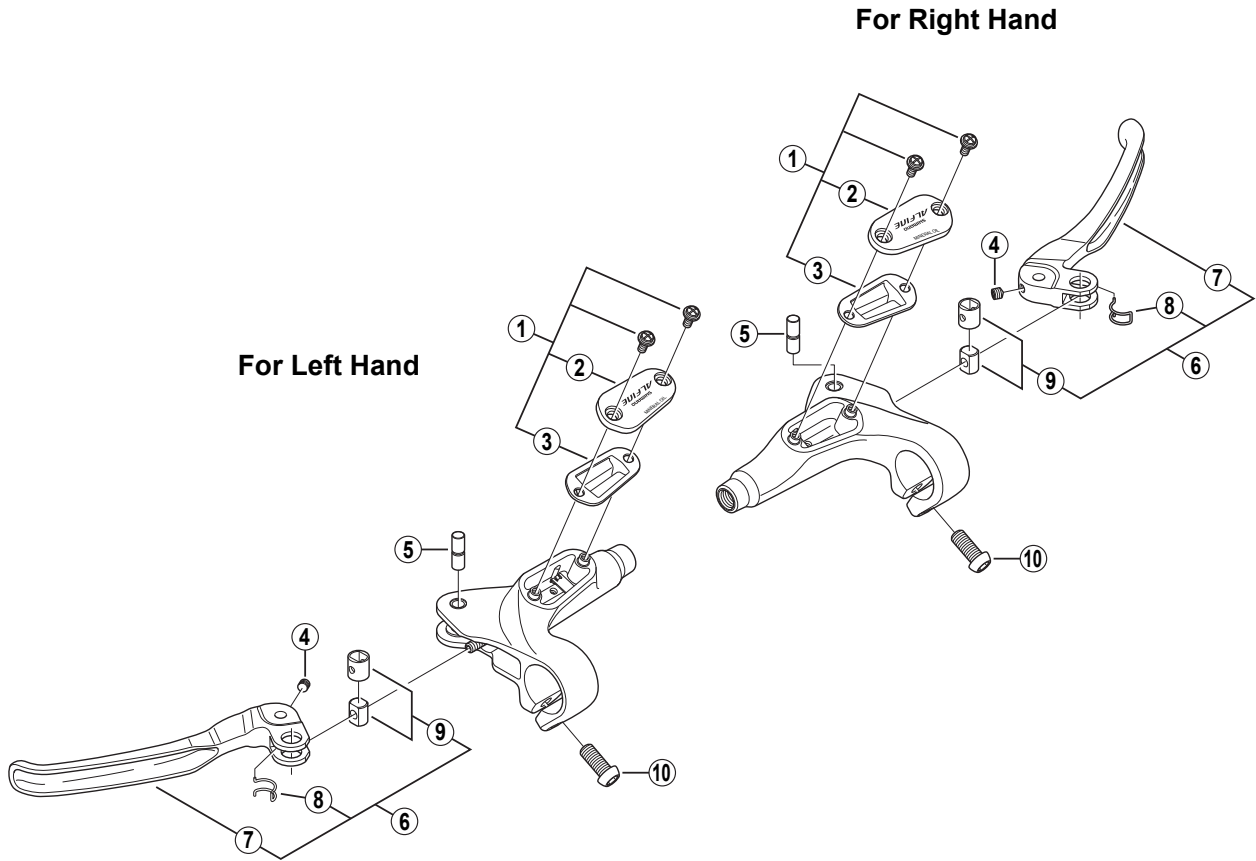

# ALFINE Brake Lever

## BL-S500 For Disc Brake

ITEM NO.	SHIMANO CODE NO.	DESCRIPTION	INTERCHANGEABILITY	
			BL-S502	BL-M535
1	Y-8U198010	R.H. Lid Unit		
	Y-8U198020	L.H. Lid Unit		
2	Y-8S104200	R.H. Lid		
	Y-8S105200	L.H. Lid		
3	Y-8S106000	Diaphragm	A	A
4	Y-8SZ07000	Lever Axle Fixing Bolt	A	A
5	Y-8SZ06000	Lever Axle	A	A
* 6	Y-8U198030	Lever Unit (Silver)		
	Y-8U198040	Lever Unit (Black)		
* 7	Y-8S103000	Lever Member (Silver)		
	Y-8S103100	Lever Member (Black)		
8	Y-8SY13000	Boss Spring		
9	Y-6JK98070	Reach Adjusting Boss & Sleeve	A	A
10	Y-8SB10000	Clamp Bolt (M6 x 14.8)	A	A

A: Same parts.

B: Parts are usable, but differ in materials, appearance, finish, size, etc.

Absence of mark indicates non-interchangeability.

0705-2632A

Specifications are subject to change without notice.