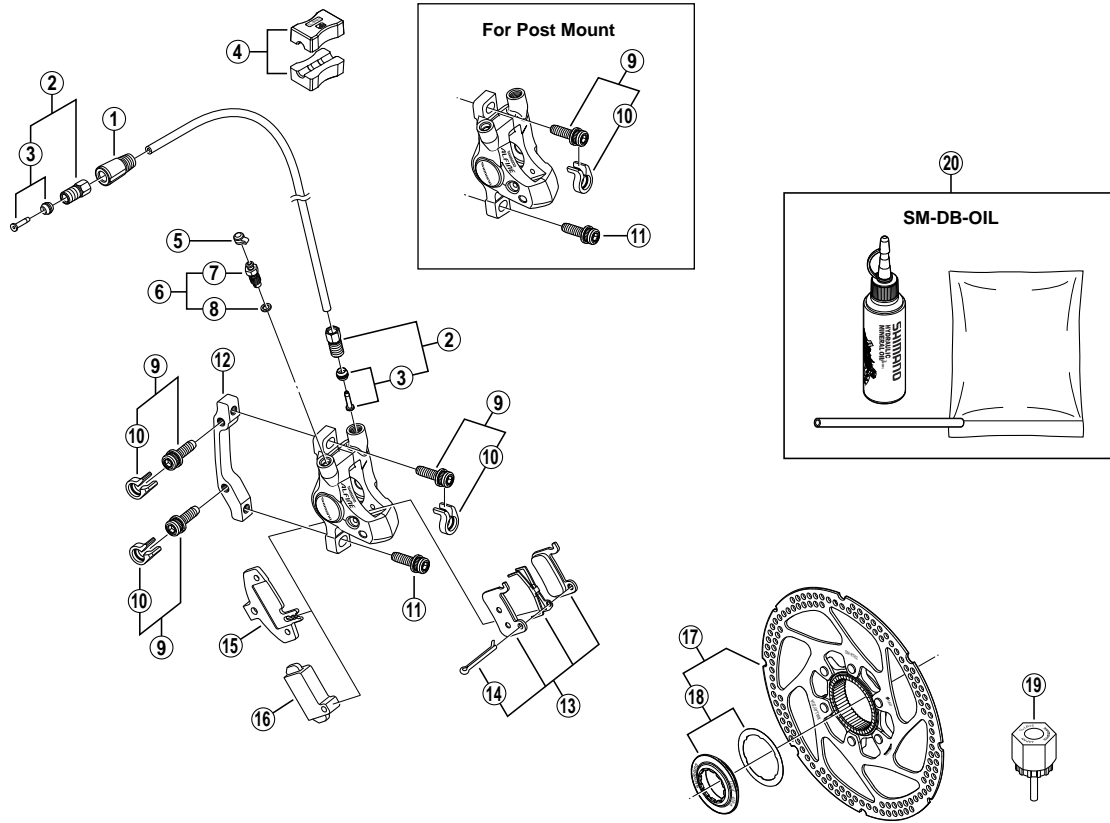

ALFINE Front Disc Brake

BR-S500 Brake Caliper
SM-RT62 Disc Rotor

SM-BH59 Brake Hose

BR-M585

ITEM NO.	SHIMANO CODE NO.	DESCRIPTION	INTERCHANGEABILITY
1	Y-8H2 03010	Cover	A
2	Y-8H2 98010	Connecting Bolt Unit	A
3	Y-8H2 98020	Olive & Connecting Insert	A
4	Y-8H1 98030	TL-BH61 Special Tool (2 pcs.)	A
5	Y-8B2 14000	Bleed Nipple Cap	A
6	Y-8CL 98050	Bleed Nipple & Seal Ring	A
7	Y-8CL 24000	Bleed Nipple	A
8	Y-8B5 11001	O-Ring for Bleed Nipple	A
9	Y-8DS 98010	Adapter Fixing Bolt (M6 x 18.7) & Stop Ring	A
10	Y-8C5 11000	Stop Ring	A
11	Y-8C5 09020	Adapter Fixing Bolt (M6 x 18.7)	A
12	Y-8DB11000	A-Standard Mount Adapter for Disc Rotor ϕ 160 mm	A
13	Y-8CY 98010	Resin Pad (M07S) & Spring w/Split Pin	A
14	Y-8DB06000	Split Pin	A
15	Y-8CL 12000	Pad Spacer	A
16	Y-8CL 18000	Spacer for Bleeding	A
17	Y-8HS 98010	SM-RT62 Disc Rotor Unit (ϕ 160 mm)	A
18	Y-8HS 98030	Lock Ring & Washer	A
19	Y-120 09230	TL-LR15 Lock Ring Removal Tool	A
20	Y-839 98010	Mineral Oil Bleed Kit (50 ml)	A

A: Same parts.

B: Parts are usable, but differ in materials, appearance, finish, size, etc.

Absence of mark indicates non-interchangeability.

0608-2634

Specifications are subject to change without notice.