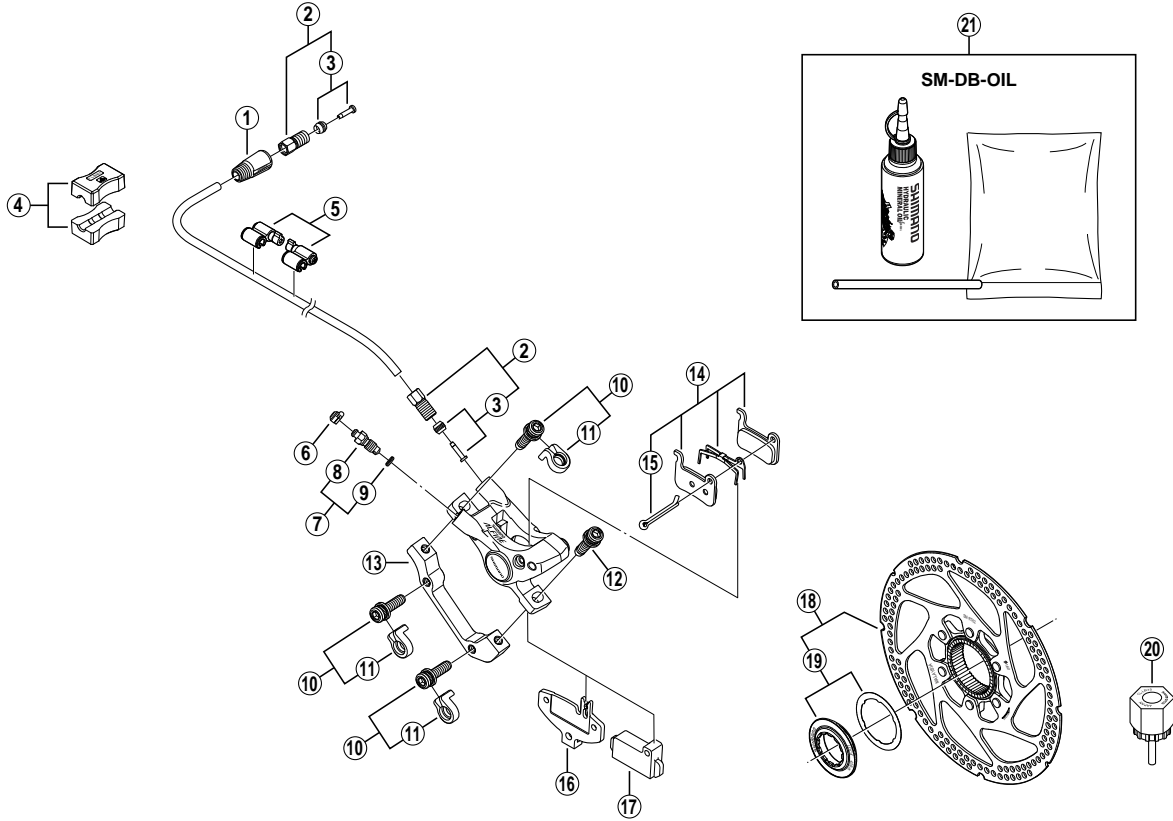

ALFINE Rear Disc Brake

**BR-S500** Brake Caliper  
**SM-RT62** Disc Rotor

**SM-BH59** Brake Hose

BR-M585

ITEM NO.	SHIMANO CODE NO.	DESCRIPTION	INTERCHANGEABILITY
1	Y-8H2 03010	Cover	A
2	Y-8H2 98010	Connecting Bolt Unit	A
3	Y-8H2 98020	Olive & Connecting Insert	A
4	Y-8H1 98030	TL-BH61 Special Tool (2 pcs.)	A
5	Y-830 98040	SM-HANG Hose Supporter A & B	A
6	Y-8B2 14000	Bleed Nipple Cap	A
7	Y-8CL 98050	Bleed Nipple & Seal Ring	A
8	Y-8CL 24000	Bleed Nipple	A
9	Y-8B5 11001	O-Ring for Bleed Nipple	A
10	Y-8DS 98010	Adapter Fixing Bolt (M6 x 18.7) & Stop Ring	A
11	Y-8C5 11000	Stop Ring	A
12	Y-8C5 09020	Adapter Fixing Bolt (M6 x 18.7)	A
13	Y-8DB10000	A-Standard Mount Adapter for Disc Rotor $\phi$ 160 mm	A
14	Y-8CY 98010	Resin Pad (M07S) & Spring w/Split Pin	A
15	Y-8DB06000	Split Pin	A
16	Y-8CL 12000	Pad Spacer	A
17	Y-8CL 18000	Spacer for Bleeding	A
18	Y-8HS 98010	SM-RT62 Disc Rotor Unit ( $\phi$ 160 mm)	A
19	Y-8HS 98030	Lock Ring & Washer	A
20	Y-120 09230	TL-LR15 Lock Ring Removal Tool	A
21	Y-839 98010	Mineral Oil Bleed Kit (50 ml)	A

A: Same parts.

B: Parts are usable, but differ in materials, appearance, finish, size, etc.

Absence of mark indicates non-interchangeability.

0608-2635

Specifications are subject to change without notice.