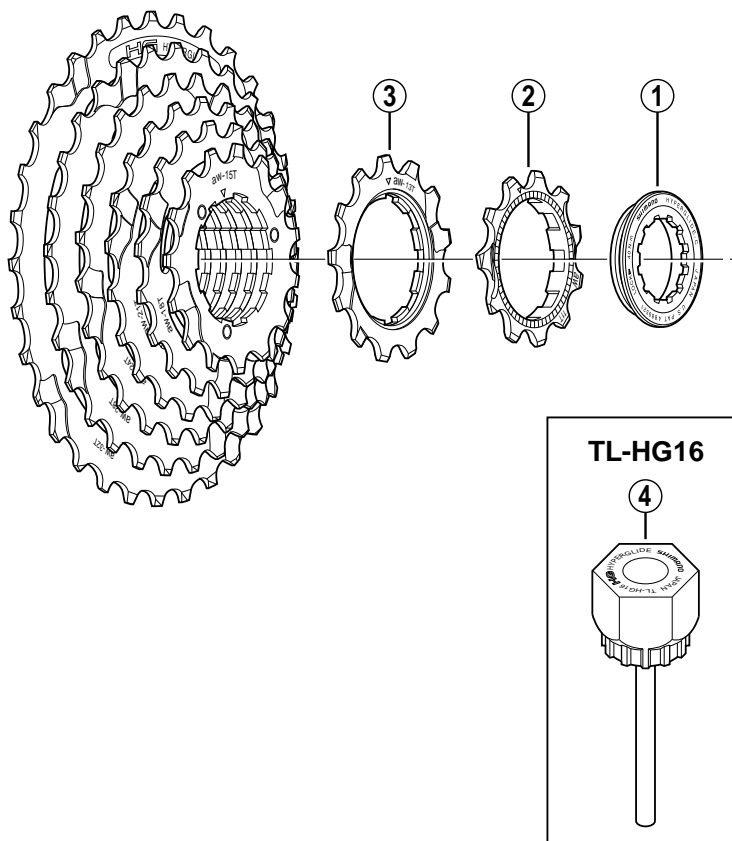

Cassette Sprocket
CS-HG50-8I 8-Speed / aW-Group

• **aW-group sprocket teeth combination: 11 – 13 – 15 – 18 – 21 – 24 – 28 – 32T**

Q'TY	ITEM NO.	SHIMANO CODE NO.	DESCRIPTION
	1	Y-11E 01400	Lock Ring (Black)
	2	Y-11F 11491	Sprocket Wheel 11T (Silver / Built in spacer type)
	3	Y-11F 1349E	Sprocket Wheel 13T (Silver / Built in spacer type)
	4	Y-120 09190	Lock Ring Removal Tool (TL-HG16)