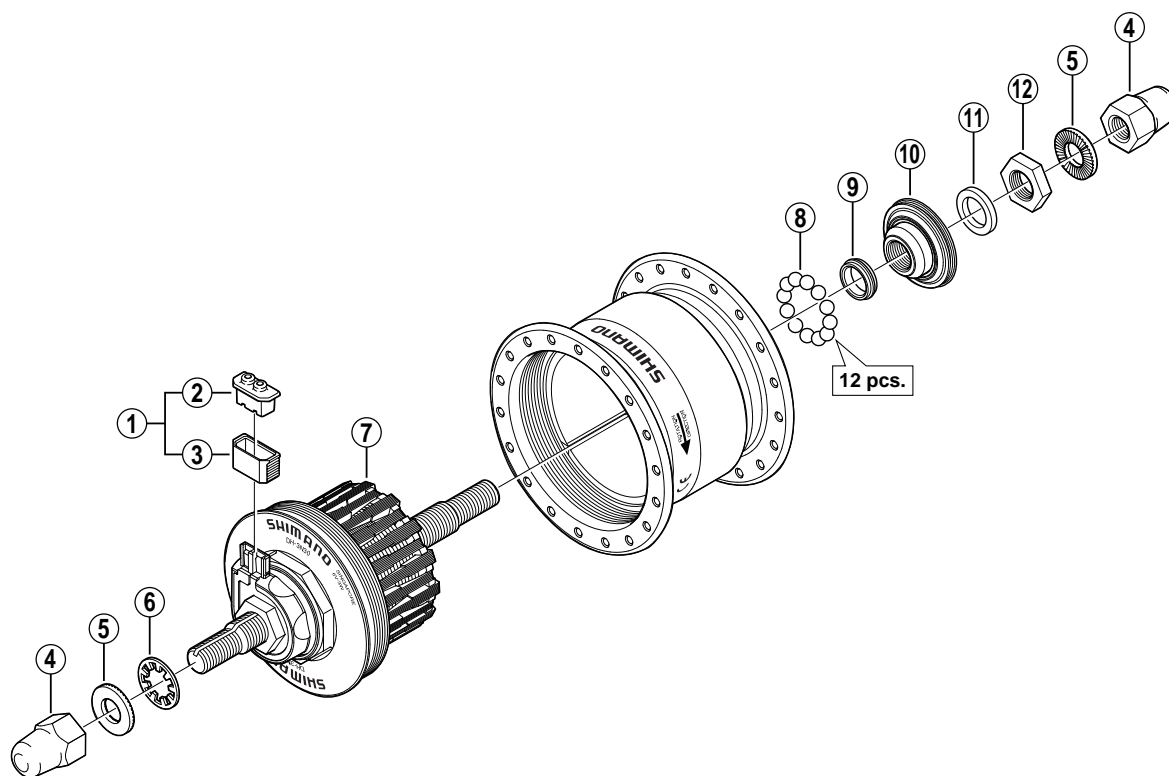

SHIMANO Hub Dynamo DH-3N30 6V-3W

ITEM NO.	SHIMANO CODE NO.	DESCRIPTION
1	Y-2SS 98030	Connector Cap & Cover
2	Y-2SS 20000	Connector Cap
3	Y-2SS 19000	Connector Cover
4	Y-314 14210	Cap Nut (M9)
* 5	Y-21D 0300R	Washer (2 mm)
6	Y-20Z 15000	Toothed Axle Washer
7	Y-2ZW98010	Internal Assembly (Silver Coating / Axle Length 140 mm)
	Y-2ZW98030	Internal Assembly (Black Coating / Axle Length 140 mm)
8	Y-000 91210	Steel Ball (3/16") 20 pcs.
9	Y-2ZW20000	Grease Guard
* 10	Y-2ZH 98050	Cone (M11 x 13 mm) w/Dust Seal
11	Y-20R 02200	Left Hand Spacer (2.3 mm)
12	Y-2ZW21000	Lock Nut (M11 x 4.5 mm)

0804-2363A

Specifications are subject to change without notice.

SHIMANO