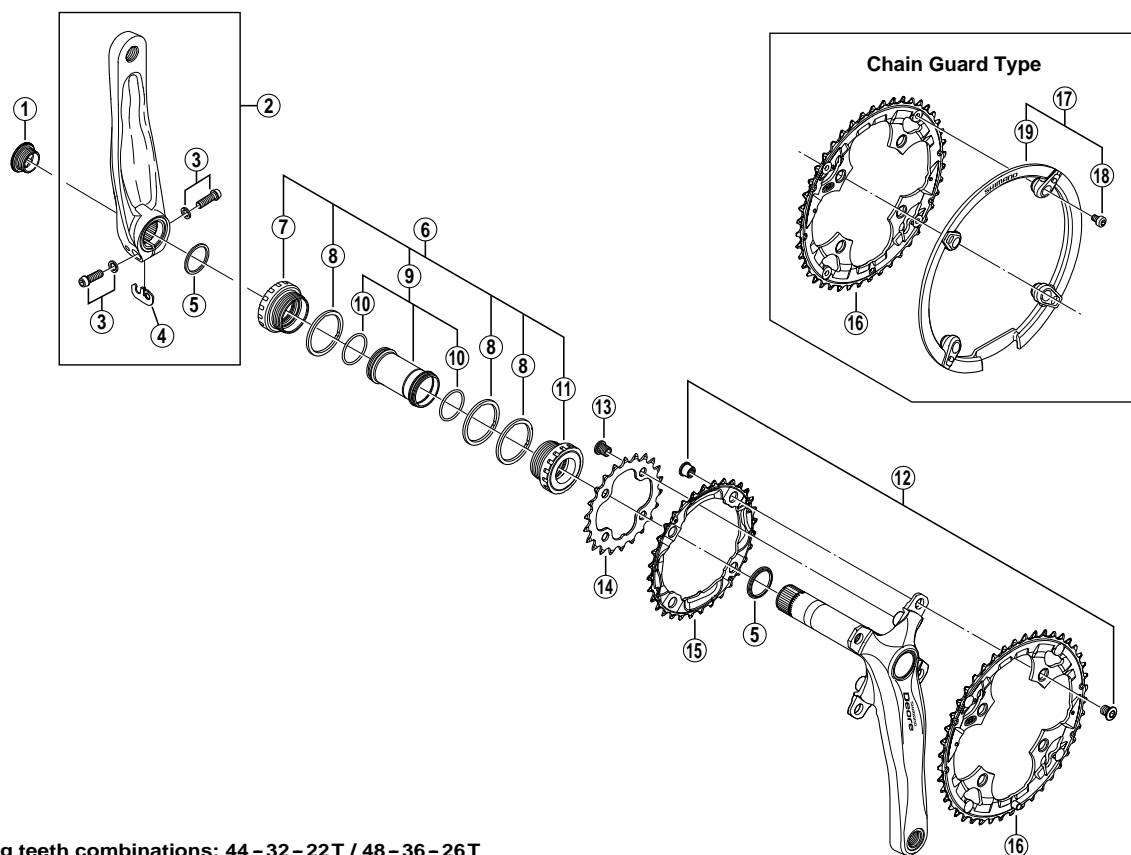

DEORE Front Chainwheel

**FC-M532-S** Silver Version

**FC-M532-L** Black Version

- Chaining teeth combinations: 44 - 32 - 22T / 48 - 36 - 26T
- Bolt circle diameter: 104 mm...(For outer gear and middle gear), 64 mm...(For inner gear)