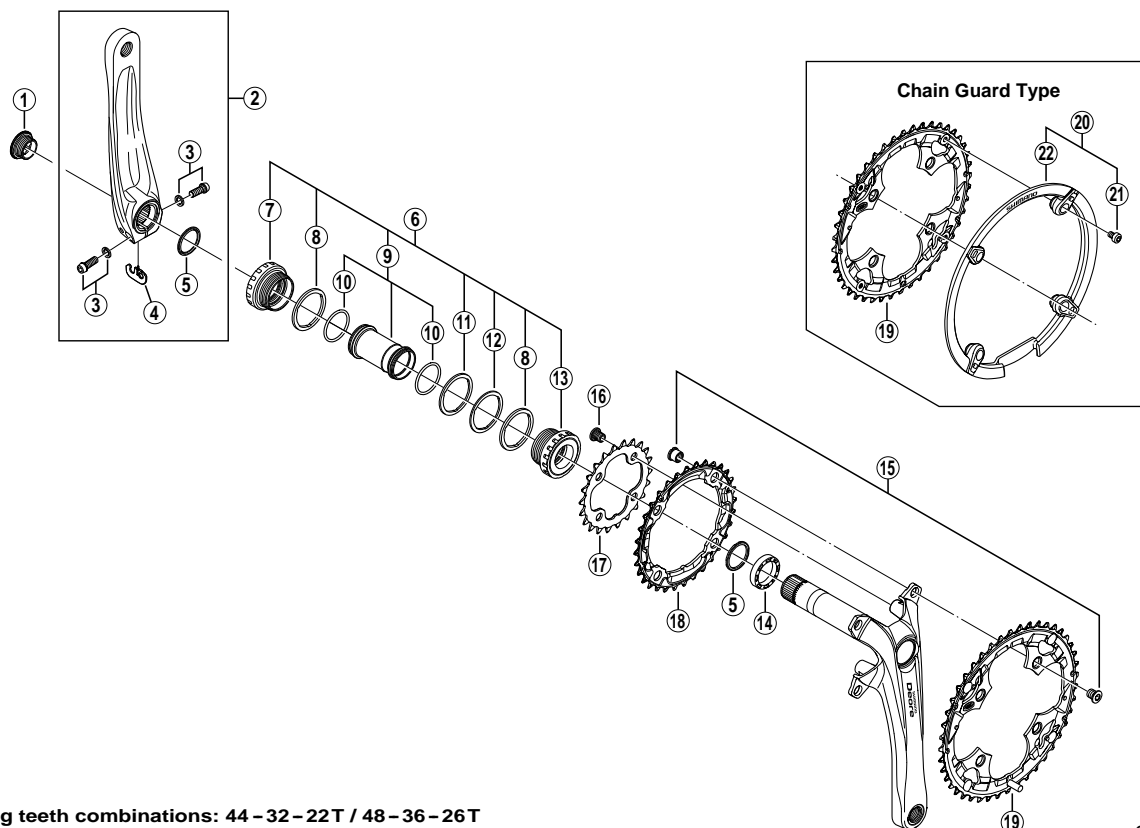

DEORE Front Chainwheel

FC-M533-SK Silver Version

FC-M533-LK Black Version

- Chaining teeth combinations: 44 – 32 – 22T / 48 – 36 – 26T
- Bolt circle diameter: 104 mm...(For outer gear and middle gear), 64 mm...(For inner gear)