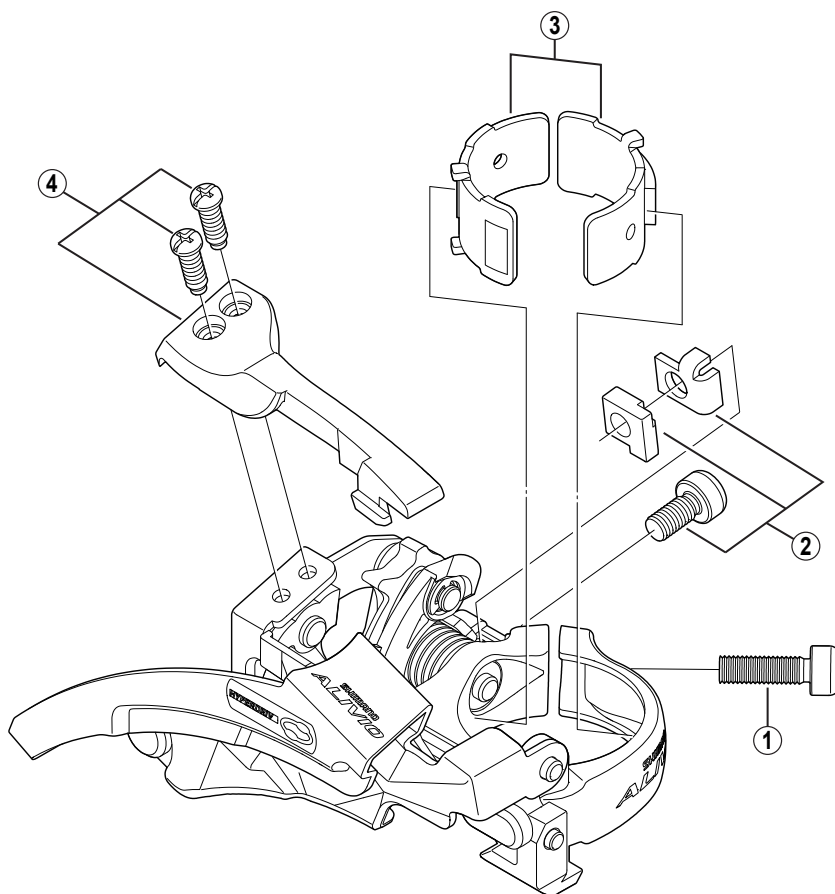

ALIVIO Front Derailleur FD-M412

FD-M410
FD-M413

ITEM NO.	SHIMANO CODE NO.	DESCRIPTION	INTERCHANGEABILITY	
1	Y-59L 19800	Clamp Bolt (M5 x 18.5)	A	A
2	Y-5GN98010	Cable Fixing Bolt Unit (M5 x 9.8)	A	
* 3	Y-5KK98010	Clamp Band Adapters for S-size / ϕ 28.6 mm (1-1/8")		A
* 3	Y-5KK98020	Clamp Band Adapters for M-size / ϕ 31.8 mm (1-1/4")		A
4	Y-5KJ 98010	Stroke Adjust Screws (M4 x 12) & Plate		

A: Same parts.

B: Parts are usable, but differ in materials, appearance, finish, size, etc.

Absence of mark indicates non-interchangeability.

0805-2673A

Specifications are subject to change without notice.