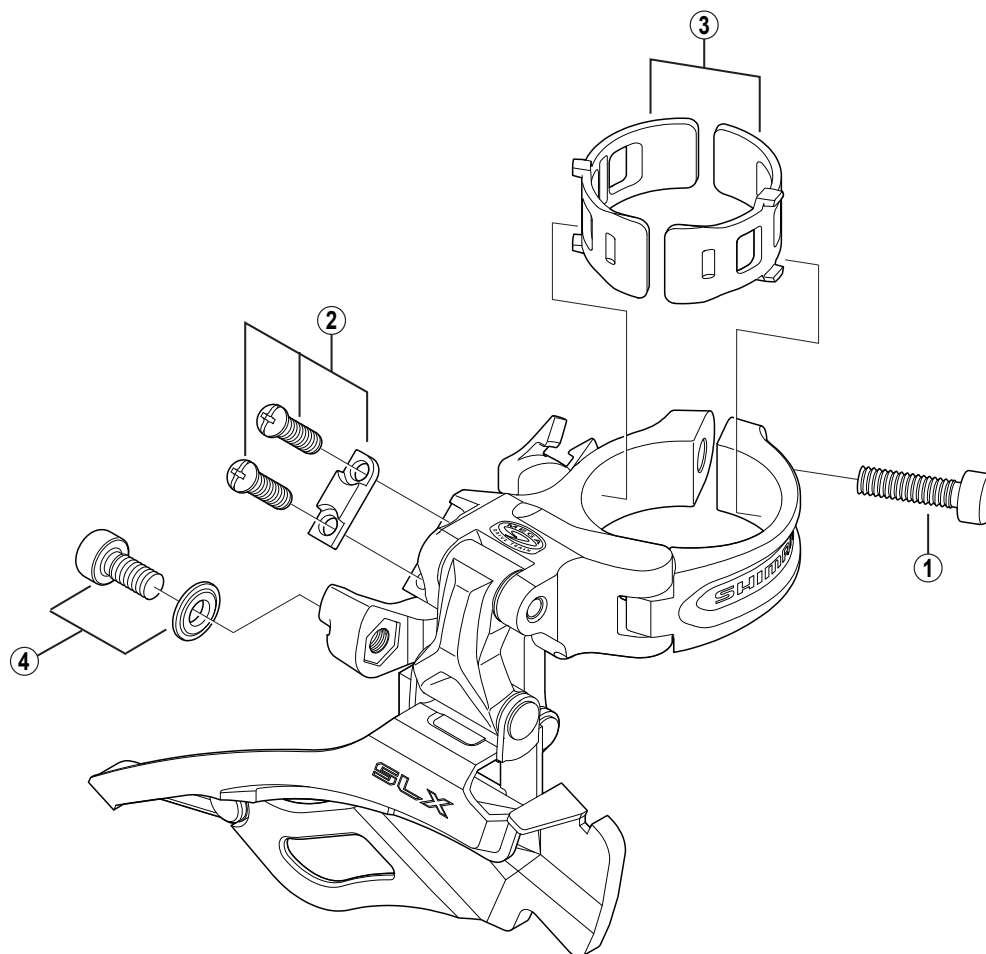

# SHIMANO SLX Front Derailleur FD-M661

ITEM NO.	SHIMANO CODE NO.	DESCRIPTION	INTERCHANGEABILITY		
			FD-M771	FD-M601	FD-M581
1	Y-5BG07000	Clamp Bolt (M5 x 18.5)	B	A	A
2	Y-5KD98010	Stroke Adjust Screws (M4 x 13.7) & Plate	A		
3	Y-57Y 98010	SM-AD16S Clamp Band Adapters for S-size / $\phi$ 28.6 mm (1-1/8")	A		
	Y-57Y 98020	SM-AD16M Clamp Band Adapters for M-size / $\phi$ 31.8 mm (1-1/4")	A		
4	Y-5KX98010	Cable Fixing Plate & Bolt (M5 x 10.5)			

A: Same parts.

B: Parts are usable, but differ in materials, appearance, finish, size, etc.

Absence of mark indicates non-interchangeability.

0802-2796

Specifications are subject to change without notice.