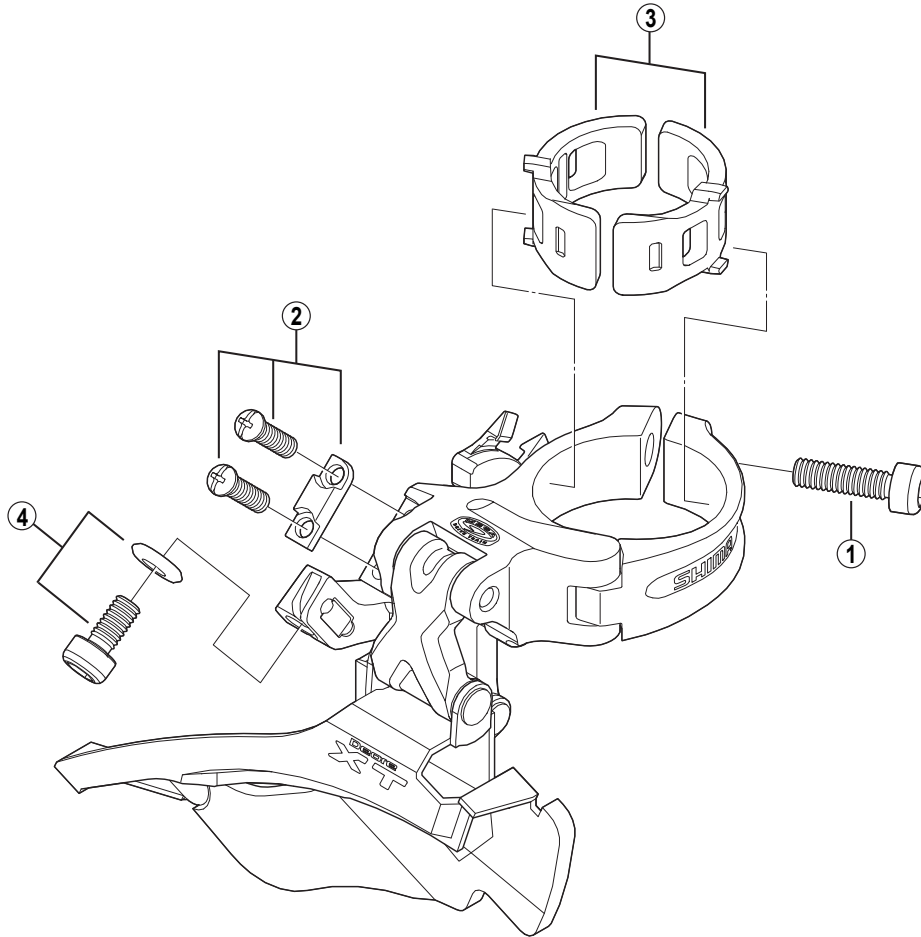

# DEORE XT Front Derailleur FD-M771

FD-M771  
FD-M761  
FD-M761-A

ITEM NO.	SHIMANO CODE NO.	DESCRIPTION	INTERCHANGEABILITY	
			A	A
1	Y-5BG07500	Clamp Bolt (M5 x 18.5)	A	A
2	Y-5KD98010	Stroke Adjust Screws (M4 x 13.7) & Plate		
	Y-57Y 98010	SM-AD16S Clamp Band Adapters for S-size / $\phi$ 28.6 mm (1-1/8")	A	
	Y-57Y 98020	SM-AD16M Clamp Band Adapters for M-size / $\phi$ 31.8 mm (1-1/4")	A	
* 3	Y-57Y 98030	SM-AD17S Clamp Band Adapters for S-size / $\phi$ 28.6 mm (1-1/8")		
* 3	Y-57Y 98040	SM-AD17M Clamp Band Adapters for M-size / $\phi$ 31.8 mm (1-1/4")		
4	Y-5KD98020	Cable Fixing Plate & Bolt (M5 x 10.5)	B	

A: Same parts.

B: Parts are usable, but differ in materials, appearance, finish, size, etc.

Absence of mark indicates non-interchangeability.

Sep.-2009-2696C  
© Shimano Inc. W

Specifications are subject to change without notice.