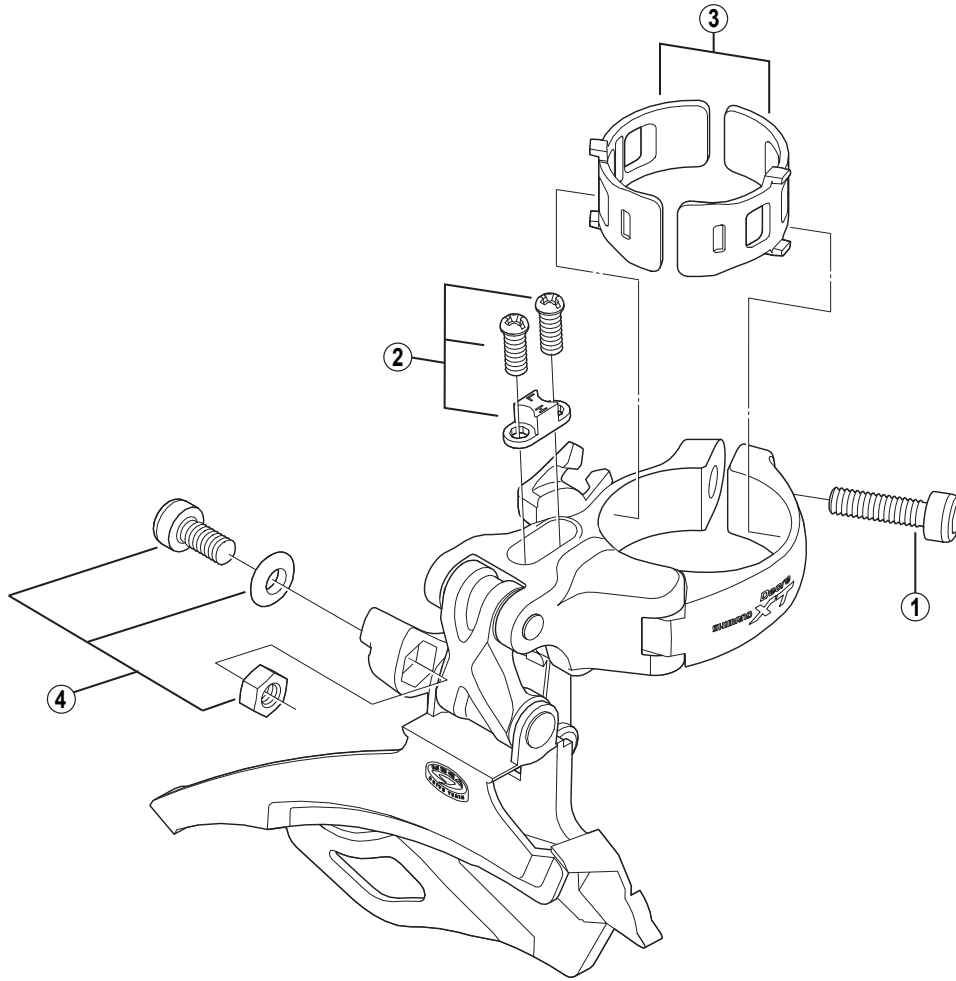

DEORE XT Front Derailleur  
**FD-M773**

FD-M971  
 FD-M771  
 FD-MT61-A

ITEM NO.	SHIMANO CODE NO.	DESCRIPTION	INTERCHANGEABILITY		
1	Y-5BG07500	Clamp Bolt (M5 x 18.5)		A	A
2	Y-5KE98010	Stroke Adjust Screws (M4 x 10) & Plate			A
	Y-57Y 98010	SM-AD16S Clamp Band Adapters for S-size / $\phi$ 28.6 mm (1-1/8")	A	A	A
	Y-57Y 98020	SM-AD16M Clamp Band Adapters for M-size / $\phi$ 31.8 mm (1-1/4")	A	A	A
* 3	Y-57Y 98030	SM-AD17S Clamp Band Adapters for S-size / $\phi$ 28.6 mm (1-1/8")			
* 3	Y-57Y 98040	SM-AD17M Clamp Band Adapters for M-size / $\phi$ 31.8 mm (1-1/4")			
4	Y-5KE98020	Cable Fixing Bolt Unit (M5 x 10.5)			

A: Same parts.

B: Parts are usable, but differ in materials, appearance, finish, size, etc.

Absence of mark indicates non-interchangeability.

Sep.-2009-2698B  
 © Shimano Inc. W

Specifications are subject to change without notice.

**SHIMANO**