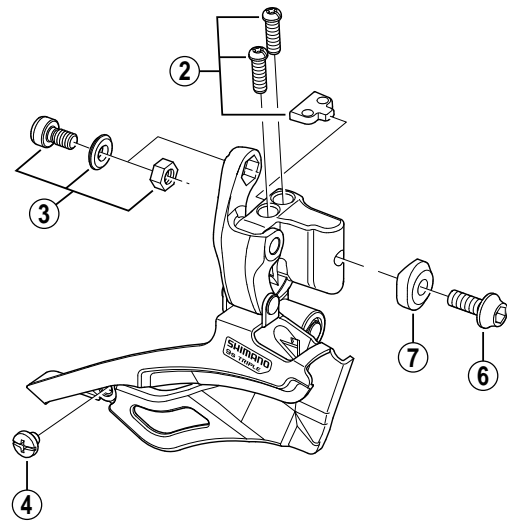

Front Derailleur FD-R453

Band Type

Brazed-on Type

FD-R443

ITEM NO.	SHIMANO CODE NO.	DESCRIPTION	INTERCHANGEABILITY
1	Y-5BG07600	Clamp Bolt (M5 x 15)	B
2	Y-5JM 98010	Stroke Adjust Screws (M4 x 13) & Plate	
3	Y-5K7 98010	Cable Fixing Bolt Unit (M5 x 8.5)	
4	Y-58G 14000	Chain Guide Fixing Screw (M4 x 3)	A
5	Y-5JD 98020	Clamp Band Adapter (2 pcs.) for S-size / $\phi 28.6$ mm (1-1/8")	
6	Y-5C2 52000	Clamp Bolt (M5 x 13.5) for Brazed-on Type	A
7	Y-58G 53200	Radius Washer for Brazed-on Type	B

A: Same parts.

B: Parts are usable, but differ in materials, appearance, finish, size, etc.

Absence of mark indicates non-interchangeability.

0607-2584

Specifications are subject to change without notice.