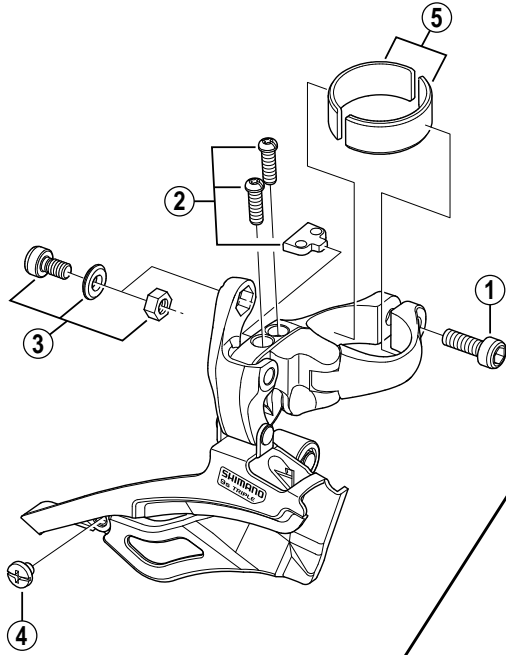

Front Derailleur FD-R453

Band Type

Brazed-on Type

FD-R443

ITEM NO.	SHIMANO CODE NO.	DESCRIPTION	INTERCHANGEABILITY
1	Y-5BG07600	Clamp Bolt (M5 x 15)	B
2	Y-5JM 98010	Stroke Adjust Screws (M4 x 13) & Plate	
3	Y-5K7 98010	Cable Fixing Bolt Unit (M5 x 8.5)	
4	Y-58G 14000	Chain Guide Fixing Screw (M4 x 3)	A
5	Y-5JD 98020	Clamp Band Adapter (2 pcs.) for S-size / $\phi 28.6$ mm (1-1/8")	
6	Y-5C2 52000	Clamp Bolt (M5 x 13.5) for Brazed-on Type	A
7	Y-58G 53200	Radius Washer for Brazed-on Type	B

A: Same parts.

B: Parts are usable, but differ in materials, appearance, finish, size, etc.

Absence of mark indicates non-interchangeability.

0607-2584

Specifications are subject to change without notice.