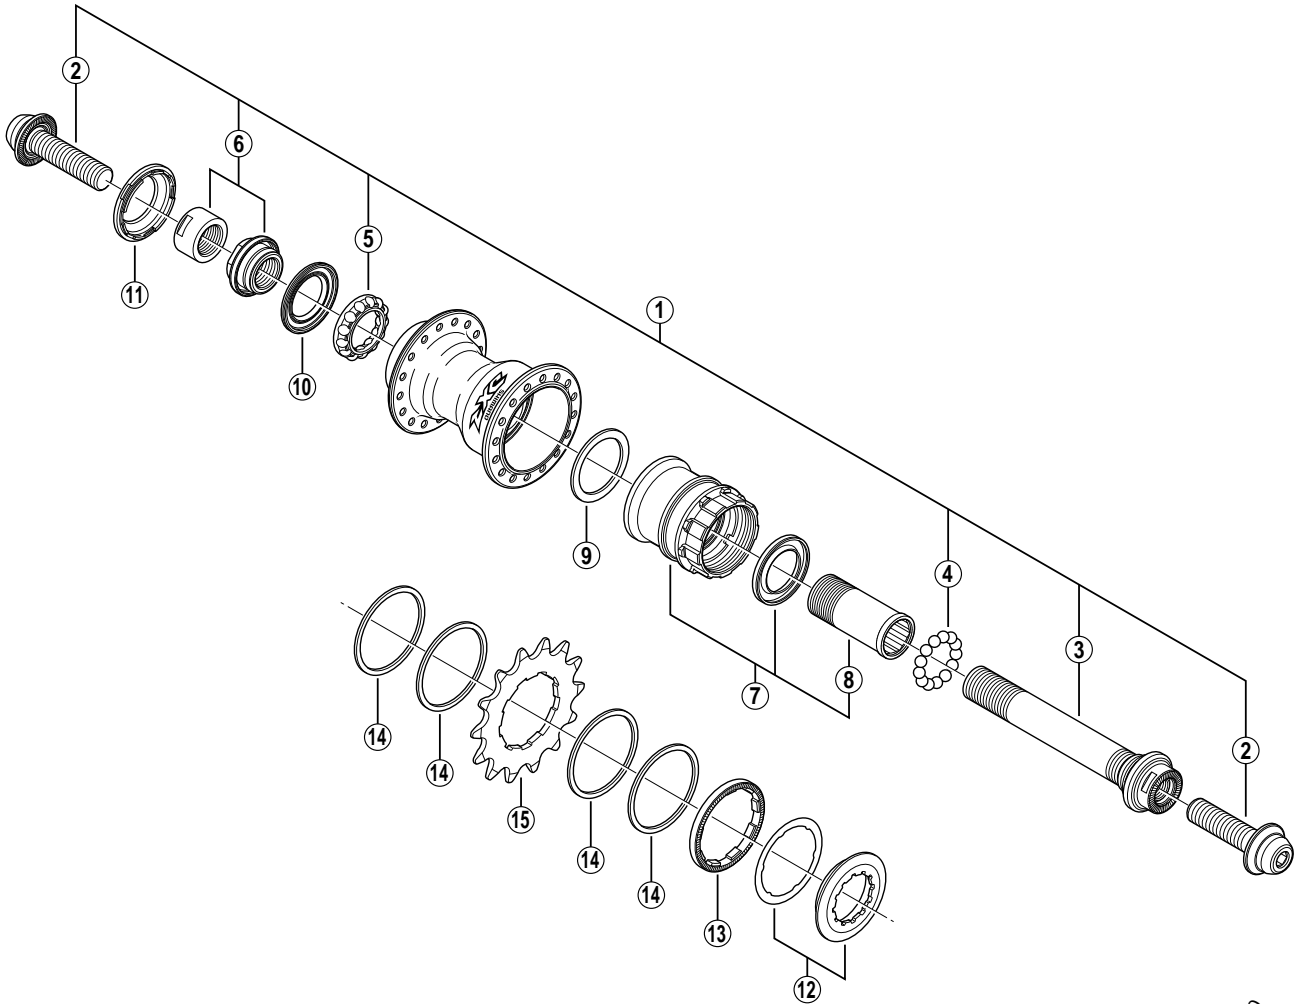

DXR Freehub FH-MX70

FH-M970

• Over Lock Nut Dimension: 112 mm (4-13/32")

ITEM NO.	SHIMANO CODE NO.	DESCRIPTION	INTERCHANGEABILITY
1	Y-3CV 98010	Complete Hub Axle	
2	Y-3CV 98020	Fixing Bolt (M10 x 38.2 mm)	
3	Y-3CV 98030	Hub Axle Unit	
4	Y-000 91270	Stainless Ball (3/16") 22 pcs.	A
5	Y-25R 98080	Ball Retainer (3/16")	A
6	Y-3CV 98040	Left Hand Lock Nut (M14) & Cone (M14) w/Dust Cover	
7	Y-3CV 98050	Complete Freewheel Body w/Body Fixing Bolt	
8	Y-3CN17000	Body Fixing Bolt	A
9	Y-3CN07000	Freewheel Body Washer	A
10	Y-26D 10000	Seal Ring	A
11	Y-26D 12000	Cap	A
12	Y-3CV 98060	Lock Ring & Spacer	
13	Y-11X 02000	Sprocket Spacer	
14	Y-128 07000	Spacer (1 mm)	
15	Y-119 14051	Sprocket Wheel 14T	
	Y-119 15051	Sprocket Wheel 15T	
	Y-119 16051	Sprocket Wheel 16T	
	Y-119 18051	Sprocket Wheel 18T	

A: Same parts.

B: Parts are usable, but differ in materials, appearance, finish, size, etc.

Absence of mark indicates non-interchangeability.

0611-2658

Specifications are subject to change without notice.

SHIMANO