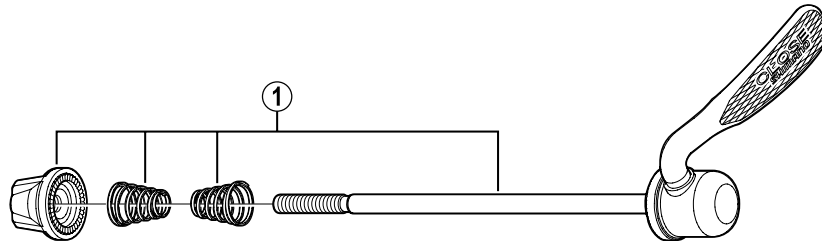

SHIMANO Front Hub (for Disc Brake)

HB-M495-S Silver Version

HB-M495-L Black Version

ITEM NO.	SHIMANO CODE NO.	DESCRIPTION
1	Y-2T3 98010	Complete Quick Release 133 mm (5-1/4")
2	Y-25W98010	Complete Hub Axle 108 mm (4-1/4")
3	Y-21S 04000	Serrated Lock Nut 3 mm
4	Y-301 06100	Washer 2.3 mm
5	Y-25W98020	Cone (M10 x 10.4 mm) & Seal Rings
6	Y-236 03000	Seal Ring
7	Y-25W03000	Hub Axle 108 mm (4-1/4")
8	Y-301 06800	Left Hand Washer 3.2 mm
9	Y-2SU 02010	Dust Cap
10	Y-000 91210	Steel Ball (3/16") 20 pcs.
11	Y-24Z 02000	Rotor Mount Cover (Option)

Over Lock Nut Dimension: 100 mm (3-15/16")

0407-2390

Specifications are subject to change without notice.

SHIMANO