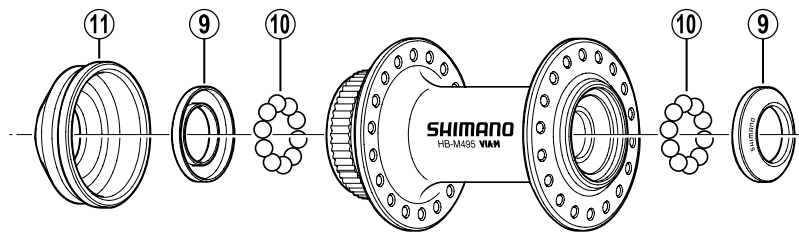

SHIMANO Front Hub (for Disc Brake)

HB-M495-S Silver Version

HB-M495-L Black Version

ITEM NO.	SHIMANO CODE NO.	DESCRIPTION
1	Y-2T3 98010	Complete Quick Release 133 mm (5-1/4")
2	Y-25W98010	Complete Hub Axle 108 mm (4-1/4")
3	Y-21S 04000	Serrated Lock Nut 3 mm
4	Y-301 06100	Washer 2.3 mm
5	Y-25W98020	Cone (M10 x 10.4 mm) & Seal Rings
6	Y-236 03000	Seal Ring
7	Y-25W03000	Hub Axle 108 mm (4-1/4")
8	Y-301 06800	Left Hand Washer 3.2 mm
9	Y-2SU 02010	Dust Cap
10	Y-000 91210	Steel Ball (3/16") 20 pcs.
11	Y-24Z 02000	Rotor Mount Cover (Option)

Over Lock Nut Dimension: 100 mm (3-15/16")

0407-2390

Specifications are subject to change without notice.

SHIMANO