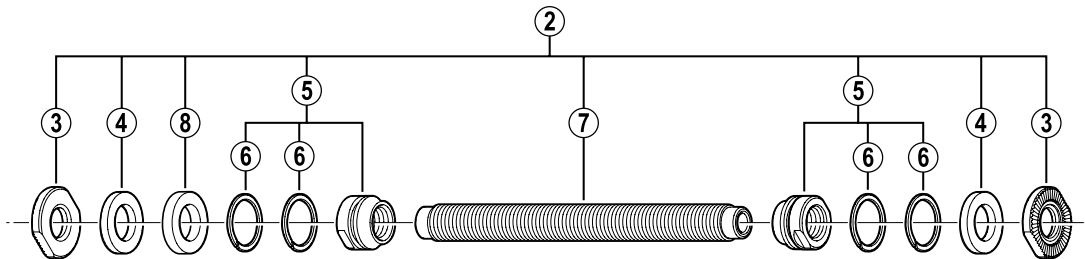

SHIMANO Front Hub (for Disc Brake)

HB-M495-S Silver Version

HB-M495-L Black Version

ITEM NO.	SHIMANO CODE NO.	DESCRIPTION
1	Y-2T3 98010	Complete Quick Release 133 mm (5-1/4")
2	Y-25W98010	Complete Hub Axle 108 mm (4-1/4")
3	Y-21S 04000	Serrated Lock Nut 3 mm
4	Y-301 06100	Washer 2.3 mm
5	Y-25W98020	Cone (M10 x 10.4 mm) & Seal Rings
6	Y-236 03000	Seal Ring
7	Y-25W03000	Hub Axle 108 mm (4-1/4")
8	Y-301 06800	Left Hand Washer 3.2 mm
9	Y-2SU 02010	Dust Cap
10	Y-000 91210	Steel Ball (3/16") 20 pcs.
11	Y-24Z 02000	Rotor Mount Cover (Option)

Over Lock Nut Dimension: 100 mm (3-15/16")

0407-2390

Specifications are subject to change without notice.

SHIMANO