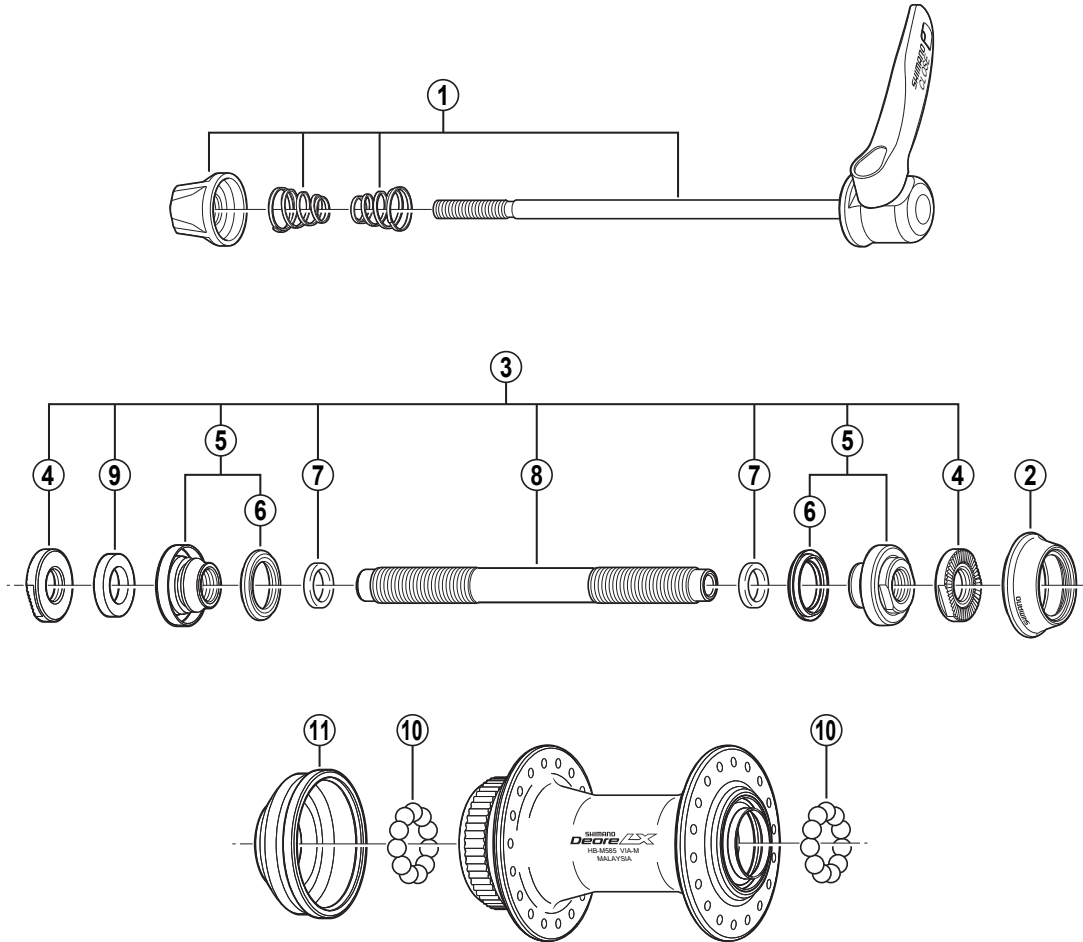

DEORE LX Front Hub  
**HB-M585** For Disc Brake

ITEM NO.	SHIMANO CODE NO.	DESCRIPTION
1	Y-24P 98010	Complete Quick Release 133 mm (5-1/4")
2	Y-21R 02000	Rubber Seal
3	Y-25Y 98010	Complete Hub Axle 108 mm (4-1/4")
4	Y-24C 05100	Serated Lock Nut 3.5 mm
5	Y-25S 98020	Cone (M10 x 12.8 mm) w/Dust Cover & Seal Ring
6	Y-214 06000	Seal Ring
* 7	Y-2T8 04000	O-Ring
8	Y-21S 02000	Hub Axle 108 mm (4-1/4")
9	Y-301 06800	Left Hand Washer 3.2 mm
10	Y-4BB98030	Steel Ball (3/16") 22 pcs.
11	Y-24Z 02000	Rotor Mount Cover

Over Lock Nut Dimension: 100 mm (3-15/16")

0801-2345B

Specifications are subject to change without notice.

**SHIMANO**