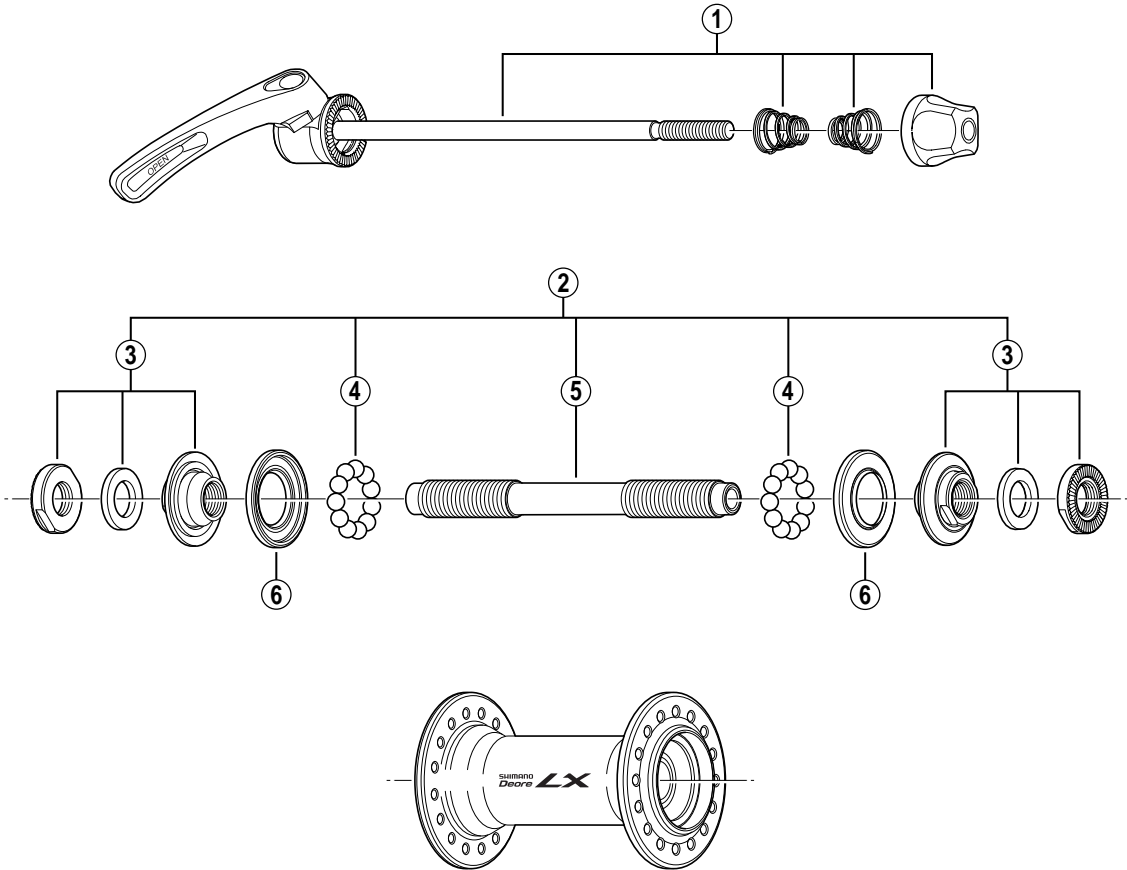

DEORE LX Front Hub

HB-T660

• Over Lock Nut Dimension: 100 mm (3-15/16")

HB-M760
HB-M580

ITEM NO.	SHIMANO CODE NO.	DESCRIPTION	INTERCHANGEABILITY	
1	Y-2TB 98010	Complete Quick Release 133 mm (5-1/4")		
2	Y-2TM 98010	Complete Hub Axle 108 mm (4-1/4")		
3	Y-2TM 98020	Lock Nut Unit		
4	Y-4BB 98030	Steel Ball (3/16") 22 pcs.	A	A
5	Y-21S 02000	Hub Axle M10 x 108 mm (4-1/4")	A	
6	Y-2TA 06000	Seal Ring		

A: Same parts.
B: Parts are usable, but differ in materials, appearance, finish, size, etc.
Absence of mark indicates non-interchangeability.

0805-2843

Specifications are subject to change without notice.