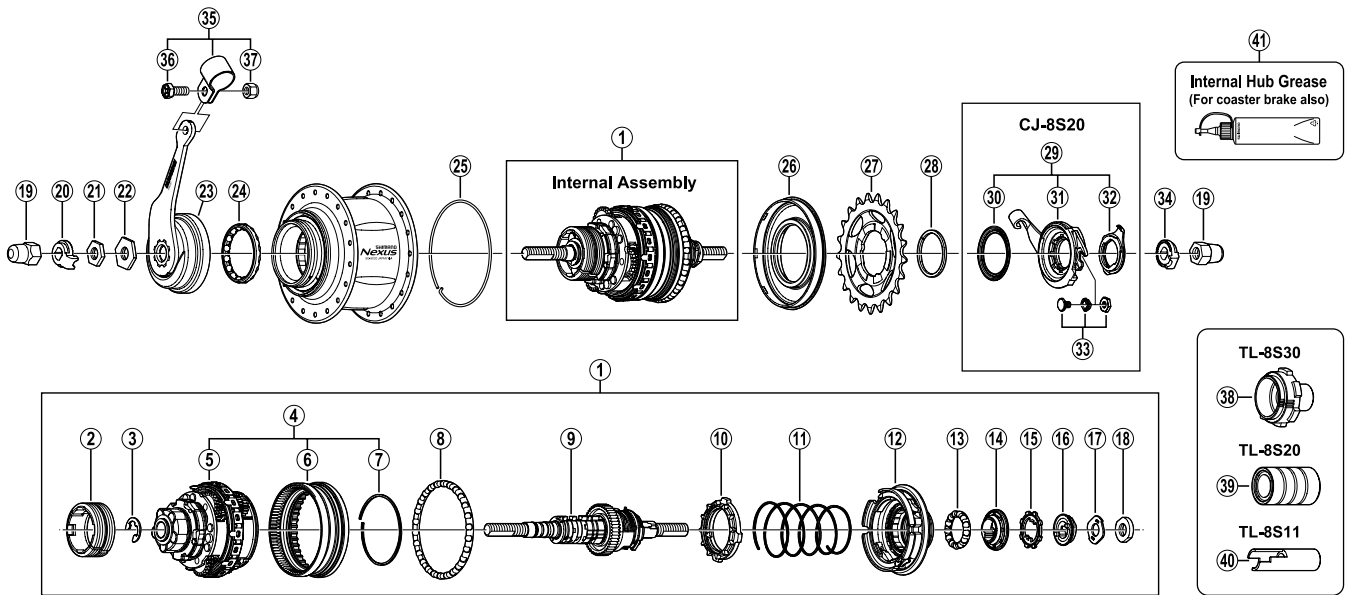

## SG-8C20 Inter-8 Hub

ITEM NO.	SHIMANO CODE NO.	DESCRIPTION
1	Y-35P 98010	Internal Assembly (Axle Length 184 mm)
2	Y-35P 98020	Brake Shoe Unit
3	Y-33Y 19000	Stop Ring (φ 9.6 mm)
4	Y-35P 98030	Ring Gear Unit
5	Y-35P 98040	Carrier Unit
6	Y-35P 11000	Ring Gear 1
7	Y-35P 12000	Ring Gear Slide Spring
8	Y-34R 98030	Ball Retainer O (3/16" x 26)
9	Y-35P 98050	Hub Axle Unit (Axle Length 184 mm)
10	Y-35P 98060	Clutch Unit
11	Y-34R 21000	Return Spring A
12	Y-35P 98070	Driver Unit
13	Y-34R 98070	Ball Retainer P (3/16" x 13)
14	Y-34R 98080	Right Hand Cone w/Seal
15	Y-34R 12000	Driver Plate
16	Y-34R 98090	Lock Washer
17	Y-34R 09000	Stop Washer
18	Y-33Z 07020	Right Hand Lock Nut (3.4 mm)
19	Y-314 14010	Cap Nut (3/8")
20	Y-33M 39510	Non-turn Washer 5L (Brown)
	Y-33M 39610	Non-turn Washer 6L (White)
	Y-33M 39710	Non-turn Washer 7L (Gray)
21	Y-35P 28000	Left Hand Lock Nut (3 mm)
22	Y-35P 22000	Stop Nut
23	Y-35P 98080	Brake Arm Unit
24	Y-330 98110	Ball Retainer B (3/16" x 16)
25	Y-35J 11100	Hub Shell Slide Spring
26	Y-34R 98110	Right Hand Dust Cap A w/Seal
27	Y-322 03220	Sprocket Wheel 16T (Silver)
	Y-322 03420	Sprocket Wheel 18T (Silver)
	Y-322 03520	Sprocket Wheel 19T (Silver)
	Y-322 03620	Sprocket Wheel 20T (Silver)
	Y-330 60000	Sprocket Wheel 21T (Silver)
	Y-330 60100	Sprocket Wheel 22T (Silver)
28	Y-321 20100	Snap Ring C
29	Y-74Y 98120	CJ-8S20 Cassette Joint Unit
30	Y-74Y 18000	Driver Cap
31	Y-74Y 98130	CJ-8S20 Cassette Joint
32	Y-33Z 98020	Cassette Joint Fixing Ring
33	Y-74Y 98030	Inner Cable Fixing Bolt Unit
	Y-33Z 20500	Non-turn Washer 5R (Yellow)
	Y-33M 39600	Non-turn Washer 6R (Silver)
	Y-33M 39700	Non-turn Washer 7R (Black)
34	Y-33F 98090	Brake Arm Clip Unit (5/8")
	Y-33F 98100	Brake Arm Clip Unit (3/4")
35	Y-75M 06000	Clip Screw (M6 x 16)
36	Y-75M 06000	Clip Screw (M6 x 16)
37	Y-317 27200	Clip Nut
38	Y-708 00300	TL-8S30 Carrier Unit Tool
39	Y-708 00200	TL-8S20 Right Hand Cone Installation Tool
40	Y-708 00600	TL-8S11 Right Hand Cone Removal Tool
41	Y-041 20600	Internal Hub Grease (Net. 100g)