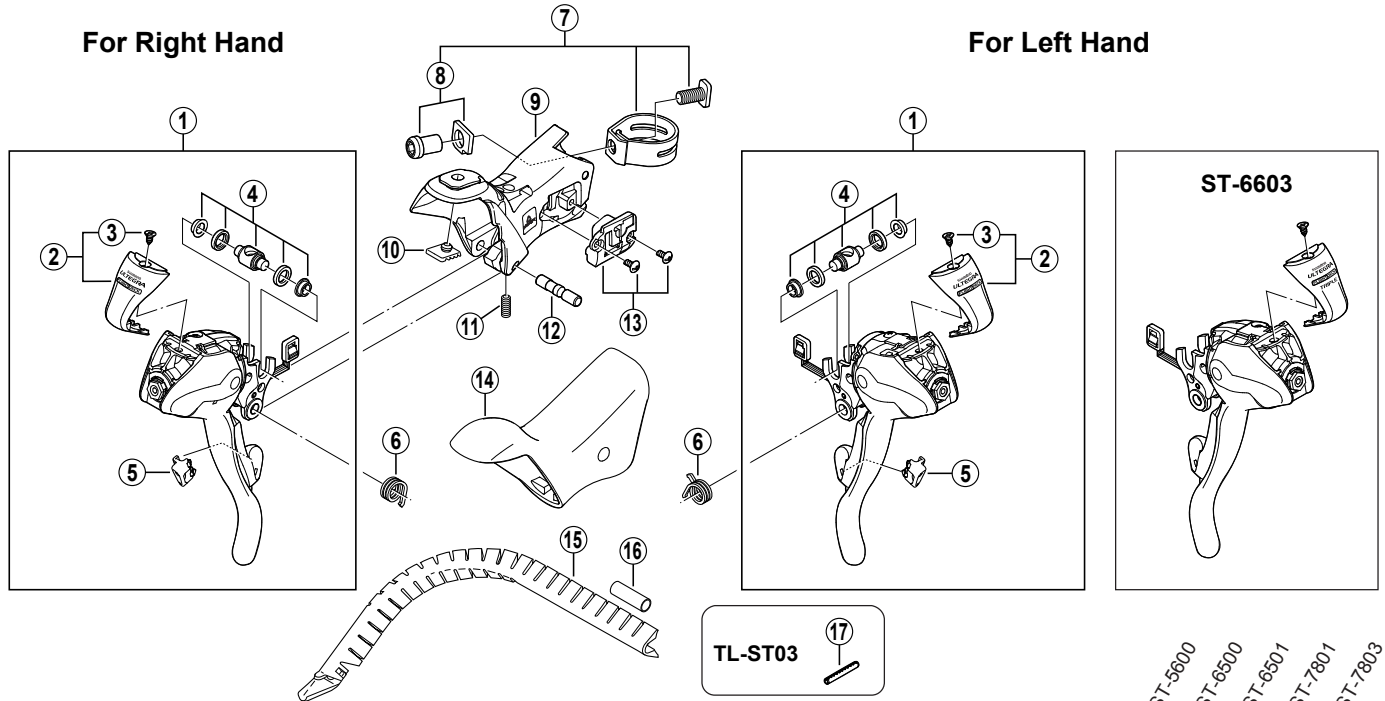

SHIMANO ULTEGRA Dual Control Lever (FLIGHT DECK Compatible)

**ST-6600** **ST-6600-G** Ice Grey Version (For Double Gear)

**ST-6603** **ST-6603-G** Ice Grey Version (For Triple Gear)

ITEM NO.	SHIMANO CODE NO.	DESCRIPTION	INTERCHANGEABILITY				
*	<b>Y-6K2 98010</b>	R.H. Main Lever Assembly	B				
	<b>Y-6K2 98030</b>	L.H. Main Lever Assembly for ST-6600					
	<b>Y-6K2 98040</b>	L.H. Main Lever Assembly for ST-6603	B				
	<b>Y-6K2 98011</b>	R.H. Main Lever Assembly G(Ice Grey Version)	B				
	<b>Y-6K2 98031</b>	L.H. Main Lever Assembly for ST-6600-G(Ice Grey Version)					
	<b>Y-6K2 98041</b>	L.H. Main Lever Assembly for ST-6603-G(Ice Grey Version)	B				
*	<b>Y-6K2 98020</b>	Name Plate & Fixing Screw					
	<b>Y-6K2 98050</b>	Name Plate & Fixing Screw for ST-6603					
	<b>Y-6K2 98021</b>	Name Plate & Fixing Screw G(Ice Grey Version)					
	<b>Y-6K2 98051</b>	Name Plate & Fixing Screw for ST-6603-G(Ice Grey Version)					
3	<b>Y-6K2 19000</b>	Name Plate Fixing Screw	A			A	A
4	<b>Y-6BD98110</b>	Cable Hook Unit	A	A	A	A	A
5	<b>Y-6K2 18000</b>	R.H. Release Lever Support	A			A	A
	<b>Y-6K2 64000</b>	L.H. Release Lever Support	A			A	A
6	<b>Y-6K2 87000</b>	R.H. Return Spring	A			A	A
	<b>Y-6K2 87100</b>	L.H. Return Spring	A			A	A
7	<b>Y-6K2 98060</b>	Clamp Band Unit (φ 23.8 mm ∅ φ 24.2 mm)	A			A	A
8	<b>Y-6JA 98050</b>	Clamp Nut & Washer	A			A	A
*	<b>Y-6K2 98070</b>	R.H. Bracket	B				
	<b>Y-6K2 98080</b>	L.H. Bracket for ST-6600	B				
	<b>Y-6K2 98090</b>	L.H. Bracket for ST-6603	B				
	<b>Y-6K2 98071</b>	R.H. Bracket G(Ice Grey Version)	B				
	<b>Y-6K2 98081</b>	L.H. Bracket for ST-6600-G(Ice Grey Version)	B				
	<b>Y-6K2 98091</b>	L.H. Bracket for ST-6603-G(Ice Grey Version)	B				
10	<b>Y-6K2 50000</b>	Bump Rubber (1.45 mm)					
	<b>Y-6K2 50010</b>	Bump Rubber (1.60 mm)					
	<b>Y-6K2 50020</b>	Bump Rubber (1.85 mm)					
11	<b>Y-6BD76010</b>	Lever Axle Fixing Screw	A			A	A
*	<b>Y-6BS 84000</b>	Lever Axle	A			B	B
	<b>Y-6BD85000</b>	Lever Axle G(Ice Grey Version)	B			A	A
13	<b>Y-6JA 98080</b>	R.H. Water-Proof Cap & Fixing Screws (M2.6 x 6)	A			A	A
	<b>Y-6JA 98090</b>	L.H. Water-Proof Cap & Fixing Screws (M2.6 x 6)	A			A	A
14	<b>Y-6K2 98100</b>	Bracket Covers (Pair)	A				
15	<b>Y-86B 90010</b>	Outer Cable Guide	A	A	A	A	A
16	<b>Y-877 11000</b>	Outer Cable Joint	A	A	A	A	A
17	<b>Y-130 03200</b>	Return Spring Installation Tool (TL-ST03)	A			A	A