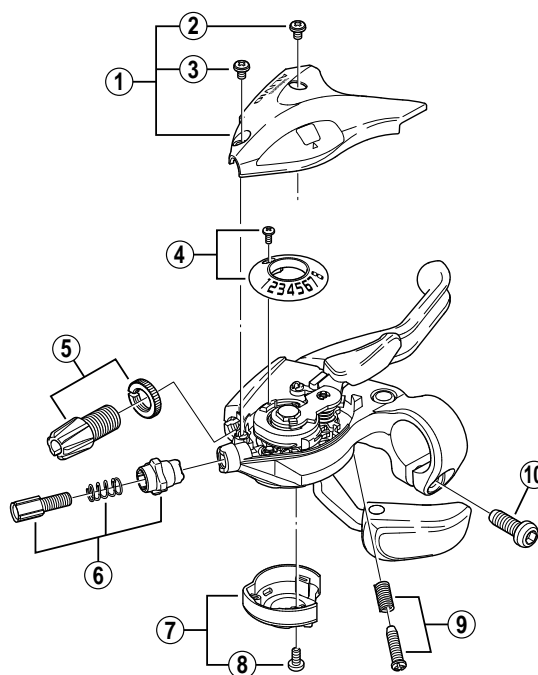

ALIVIO EZ-Fire Plus Lever

ST-M405 2.5-Finger / For V-BRAKE

For Left Hand

For Right Hand

ITEM NO.	SHIMANO CODE NO.	DESCRIPTION	INTERCHANGEABILITY
1	Y-6M0 98010	Upper Cover for Right Hand & Fixing Screws (M3 x 5)	B
	Y-6M0 98020	Upper Cover for Left Hand & Fixing Screws (M3 x 5)	B
2	Y-6A7 26000	Upper Cover Fixing Screw (M3 x 5 / Black)	A
3	Y-6BK50000	Upper Cover Fixing Screw (M3 x 5 / Silver)	B
4	Y-6KT 98140	Indicator for Right Hand & Fixing Screw	A
	Y-6KT 98160	Indicator for Left Hand & Fixing Screw	A
5	Y-6M0 98050	Brake Cable Adjusting Bolt & Nut	B
6	Y-6A8 98010	Shifting Cable Adjusting Bolt Unit	A
7	Y-6KT 98170	Main Lever Cover for Right Hand & Fixing Screw (M3 x 7)	A
	Y-6KT 98180	Main Lever Cover for Left Hand & Fixing Screw (M3 x 7)	A
8	Y-6A7 27000	Main Lever Cover Fixing Screw (M3 x 7)	A
9	Y-6KT 98190	Reach Adjusting Screw (M4 x 15.5) & Spring	A
10	Y-6A7 80000	Clamp Bolt (M6 x 16)	A

A: Same parts.

B: Parts are usable, but differ in materials, appearance, finish, size, etc.
Absence of mark indicates non-interchangeability.

ST-EF50

0604-2531

Specifications are subject to change without notice.