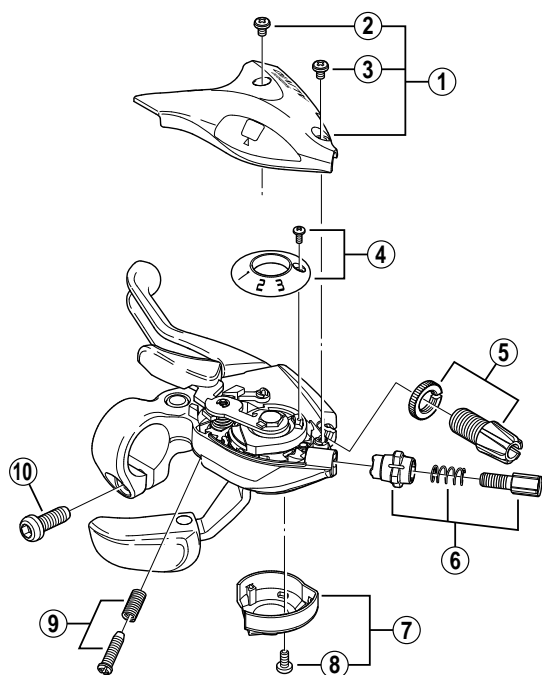

ALIVIO EZ-Fire Plus Lever

ST-M405 2.5-Finger / For V-BRAKE

For Left Hand

For Right Hand

ITEM NO.	SHIMANO CODE NO.	DESCRIPTION	INTERCHANGEABILITY
1	Y-6M0 98010	Upper Cover for Right Hand & Fixing Screws (M3 x 5)	B
	Y-6M0 98020	Upper Cover for Left Hand & Fixing Screws (M3 x 5)	B
2	Y-6A7 26000	Upper Cover Fixing Screw (M3 x 5 / Black)	A
3	Y-6BK50000	Upper Cover Fixing Screw (M3 x 5 / Silver)	B
4	Y-6KT 98140	Indicator for Right Hand & Fixing Screw	A
	Y-6KT 98160	Indicator for Left Hand & Fixing Screw	A
5	Y-6M0 98050	Brake Cable Adjusting Bolt & Nut	B
6	Y-6A8 98010	Shifting Cable Adjusting Bolt Unit	A
7	Y-6KT 98170	Main Lever Cover for Right Hand & Fixing Screw (M3 x 7)	A
	Y-6KT 98180	Main Lever Cover for Left Hand & Fixing Screw (M3 x 7)	A
8	Y-6A7 27000	Main Lever Cover Fixing Screw (M3 x 7)	A
9	Y-6KT 98190	Reach Adjusting Screw (M4 x 15.5) & Spring	A
10	Y-6A7 80000	Clamp Bolt (M6 x 16)	A

A: Same parts.

B: Parts are usable, but differ in materials, appearance, finish, size, etc.
Absence of mark indicates non-interchangeability.

ST-EF50

0604-2531

Specifications are subject to change without notice.