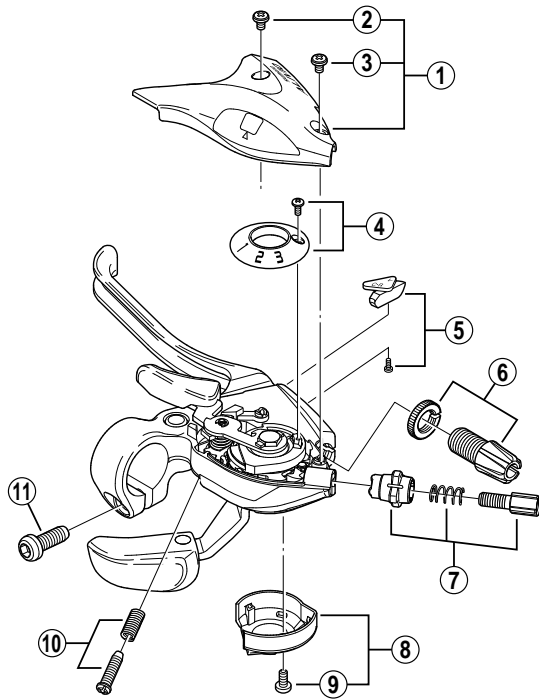

ALIVIO EZ-Fire Plus Lever  
**ST-M405-BL4** 4-Finger

For Left Hand

For Right Hand

ST-EF50

ITEM NO.	SHIMANO CODE NO.	DESCRIPTION	INTERCHANGEABILITY
1	Y-6M0 98010	Upper Cover for Right Hand & Fixing Screws (M3 x 5)	B
	Y-6M0 98020	Upper Cover for Left Hand & Fixing Screws (M3 x 5)	B
2	Y-6A7 26000	Upper Cover Fixing Screw (M3 x 5 / Black)	A
3	Y-6BK50000	Upper Cover Fixing Screw (M3 x 5 / Silver)	B
4	Y-6KT 98140	Indicator for Right Hand & Fixing Screw	A
	Y-6KT 98160	Indicator for Left Hand & Fixing Screw	A
5	Y-8TS 98010	Adjustment Block for Right Hand & Fixing Screw	A
	Y-8TS 98020	Adjustment Block for Left Hand & Fixing Screw	A
6	Y-6M0 98050	Brake Cable Adjusting Bolt & Nut	B
7	Y-6A8 98010	Shifting Cable Adjusting Bolt Unit	A
8	Y-6KT 98170	Main Lever Cover for Right Hand & Fixing Screw (M3 x 7)	A
	Y-6KT 98180	Main Lever Cover for Left Hand & Fixing Screw (M3 x 7)	A
9	Y-6A7 27000	Main Lever Cover Fixing Screw (M3 x 7)	A
10	Y-6KT 98320	Reach Adjusting Screw (M4 x 12.8) & Spring	A
11	Y-6A7 80000	Clamp Bolt (M6 x 16)	A

A: Same parts.

B: Parts are usable, but differ in materials, appearance, finish, size, etc.

Absence of mark indicates non-interchangeability.

0604-2532

Specifications are subject to change without notice.