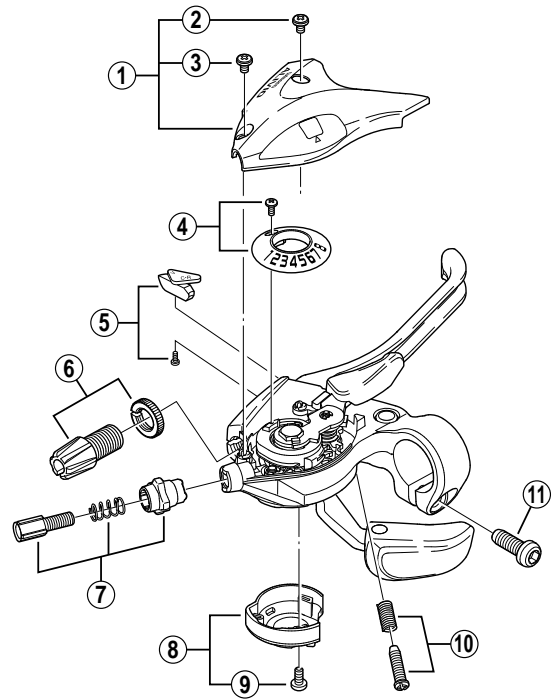

ALIVIO EZ-Fire Plus Lever  
**ST-M405-BL4** 4-Finger

For Left Hand

For Right Hand

ST-EF50

ITEM NO.	SHIMANO CODE NO.	DESCRIPTION	INTERCHANGEABILITY
1	Y-6M0 98010	Upper Cover for Right Hand & Fixing Screws (M3 x 5)	B
	Y-6M0 98020	Upper Cover for Left Hand & Fixing Screws (M3 x 5)	B
2	Y-6A7 26000	Upper Cover Fixing Screw (M3 x 5 / Black)	A
3	Y-6BK50000	Upper Cover Fixing Screw (M3 x 5 / Silver)	B
4	Y-6KT 98140	Indicator for Right Hand & Fixing Screw	A
	Y-6KT 98160	Indicator for Left Hand & Fixing Screw	A
5	Y-8TS 98010	Adjustment Block for Right Hand & Fixing Screw	A
	Y-8TS 98020	Adjustment Block for Left Hand & Fixing Screw	A
6	Y-6M0 98050	Brake Cable Adjusting Bolt & Nut	B
7	Y-6A8 98010	Shifting Cable Adjusting Bolt Unit	A
8	Y-6KT 98170	Main Lever Cover for Right Hand & Fixing Screw (M3 x 7)	A
	Y-6KT 98180	Main Lever Cover for Left Hand & Fixing Screw (M3 x 7)	A
9	Y-6A7 27000	Main Lever Cover Fixing Screw (M3 x 7)	A
10	Y-6KT 98320	Reach Adjusting Screw (M4 x 12.8) & Spring	A
11	Y-6A7 80000	Clamp Bolt (M6 x 16)	A

A: Same parts.

B: Parts are usable, but differ in materials, appearance, finish, size, etc.

Absence of mark indicates non-interchangeability.

0604-2532

Specifications are subject to change without notice.