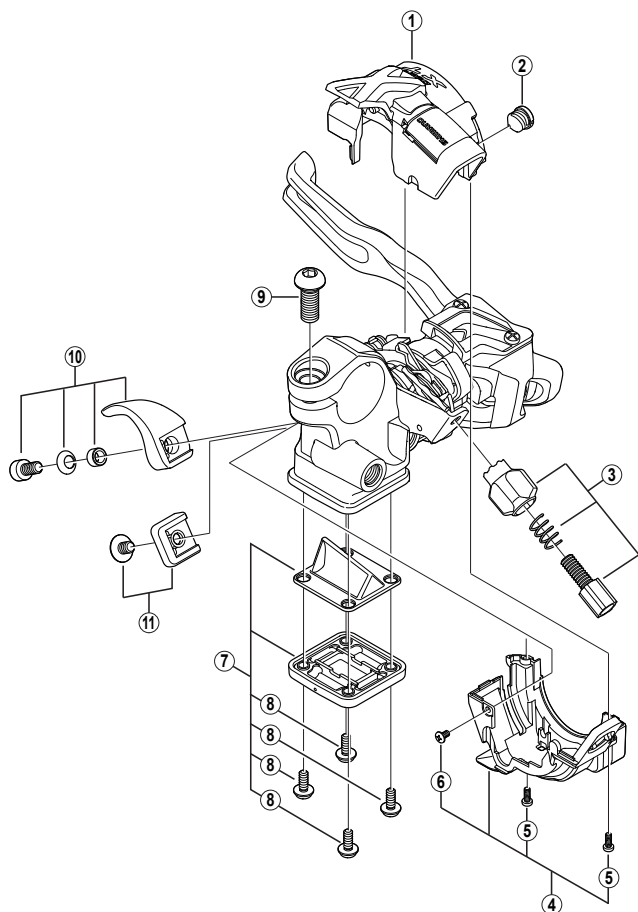

DEORE XT Dual Control Lever ST-M775 For Disc Brake

For Left Hand

For Right Hand

ITEM NO.	SHIMANO CODE NO.	DESCRIPTION	INTERCHANGEABILITY	
			ST-M975	ST-M770
1	Y-6MU 01000	R.H. Top Cover		
	Y-6MU 98010	L.H. Top Cover		
2	Y-6CD 33000	Inner Hole Cap	A	A
3	Y-6MS 98140	Cable Adjusting Bolt Unit	B	A
4	Y-6MU 98020	R.H. Bottom Cover & Fixing Screws		
	Y-6MU 98030	L.H. Bottom Cover & Fixing Screws		
5	Y-6LK 47000	Cover Fixing Screw	A	A
6	Y-6LK 46000	Lever Cover Fixing Screw		
7	Y-6MU 98040	Lid Unit	B	
8	Y-8SY 24000	Lid Fixing Screw	A	
9	Y-6MT 47000	Clamp Bolt (M8 x 14.8)		
	Y-6LK 98070	R.H. Release Lever & Fixing Bolt (M4 x 8)	A	
10	Y-6LK 98080	L.H. Release Lever & Fixing Bolt (M4 x 8)	A	
	Y-6JX 98130	Release Lever Cap & Fixing Screw	A	A

A: Same parts.

B: Parts are usable, but differ in materials, appearance, finish, size, etc.

Absence of mark indicates non-interchangeability.

0707-2710

Specifications are subject to change without notice.