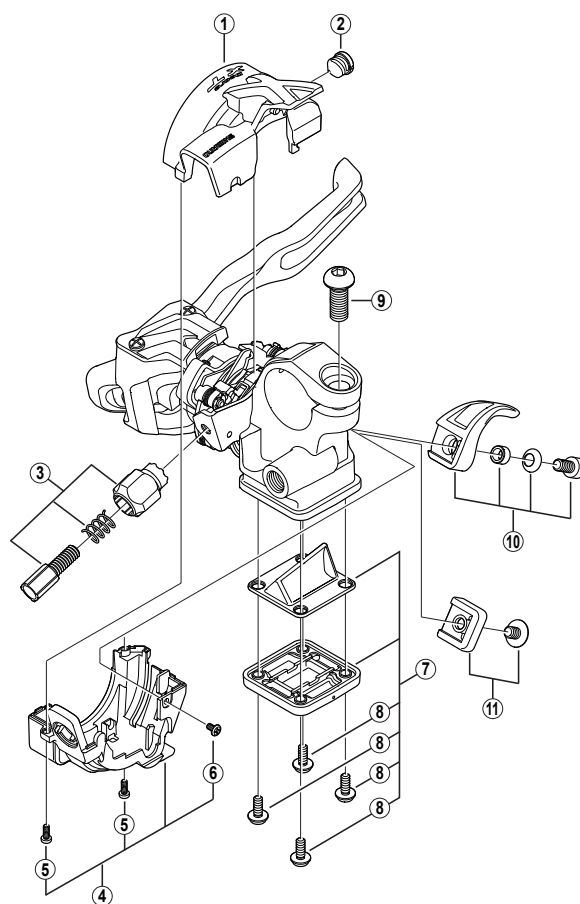

DEORE XT Dual Control Lever ST-M775 For Disc Brake

For Left Hand

For Right Hand

ITEM NO.	SHIMANO CODE NO.	DESCRIPTION	INTERCHANGEABILITY	
			ST-M975	ST-M770
1	Y-6MU 01000	R.H. Top Cover		
	Y-6MU 98010	L.H. Top Cover		
2	Y-6CD 33000	Inner Hole Cap	A	A
3	Y-6MS 98140	Cable Adjusting Bolt Unit	B	A
4	Y-6MU 98020	R.H. Bottom Cover & Fixing Screws		
	Y-6MU 98030	L.H. Bottom Cover & Fixing Screws		
5	Y-6LK 47000	Cover Fixing Screw	A	A
6	Y-6LK 46000	Lever Cover Fixing Screw		
7	Y-6MU 98040	Lid Unit	B	
8	Y-8SY 24000	Lid Fixing Screw	A	
9	Y-6MT 47000	Clamp Bolt (M8 x 14.8)		
	Y-6LK 98070	R.H. Release Lever & Fixing Bolt (M4 x 8)	A	
10	Y-6LK 98080	L.H. Release Lever & Fixing Bolt (M4 x 8)	A	
	Y-6JX 98130	Release Lever Cap & Fixing Screw	A	A

A: Same parts.

B: Parts are usable, but differ in materials, appearance, finish, size, etc.

Absence of mark indicates non-interchangeability.

0707-2710

Specifications are subject to change without notice.